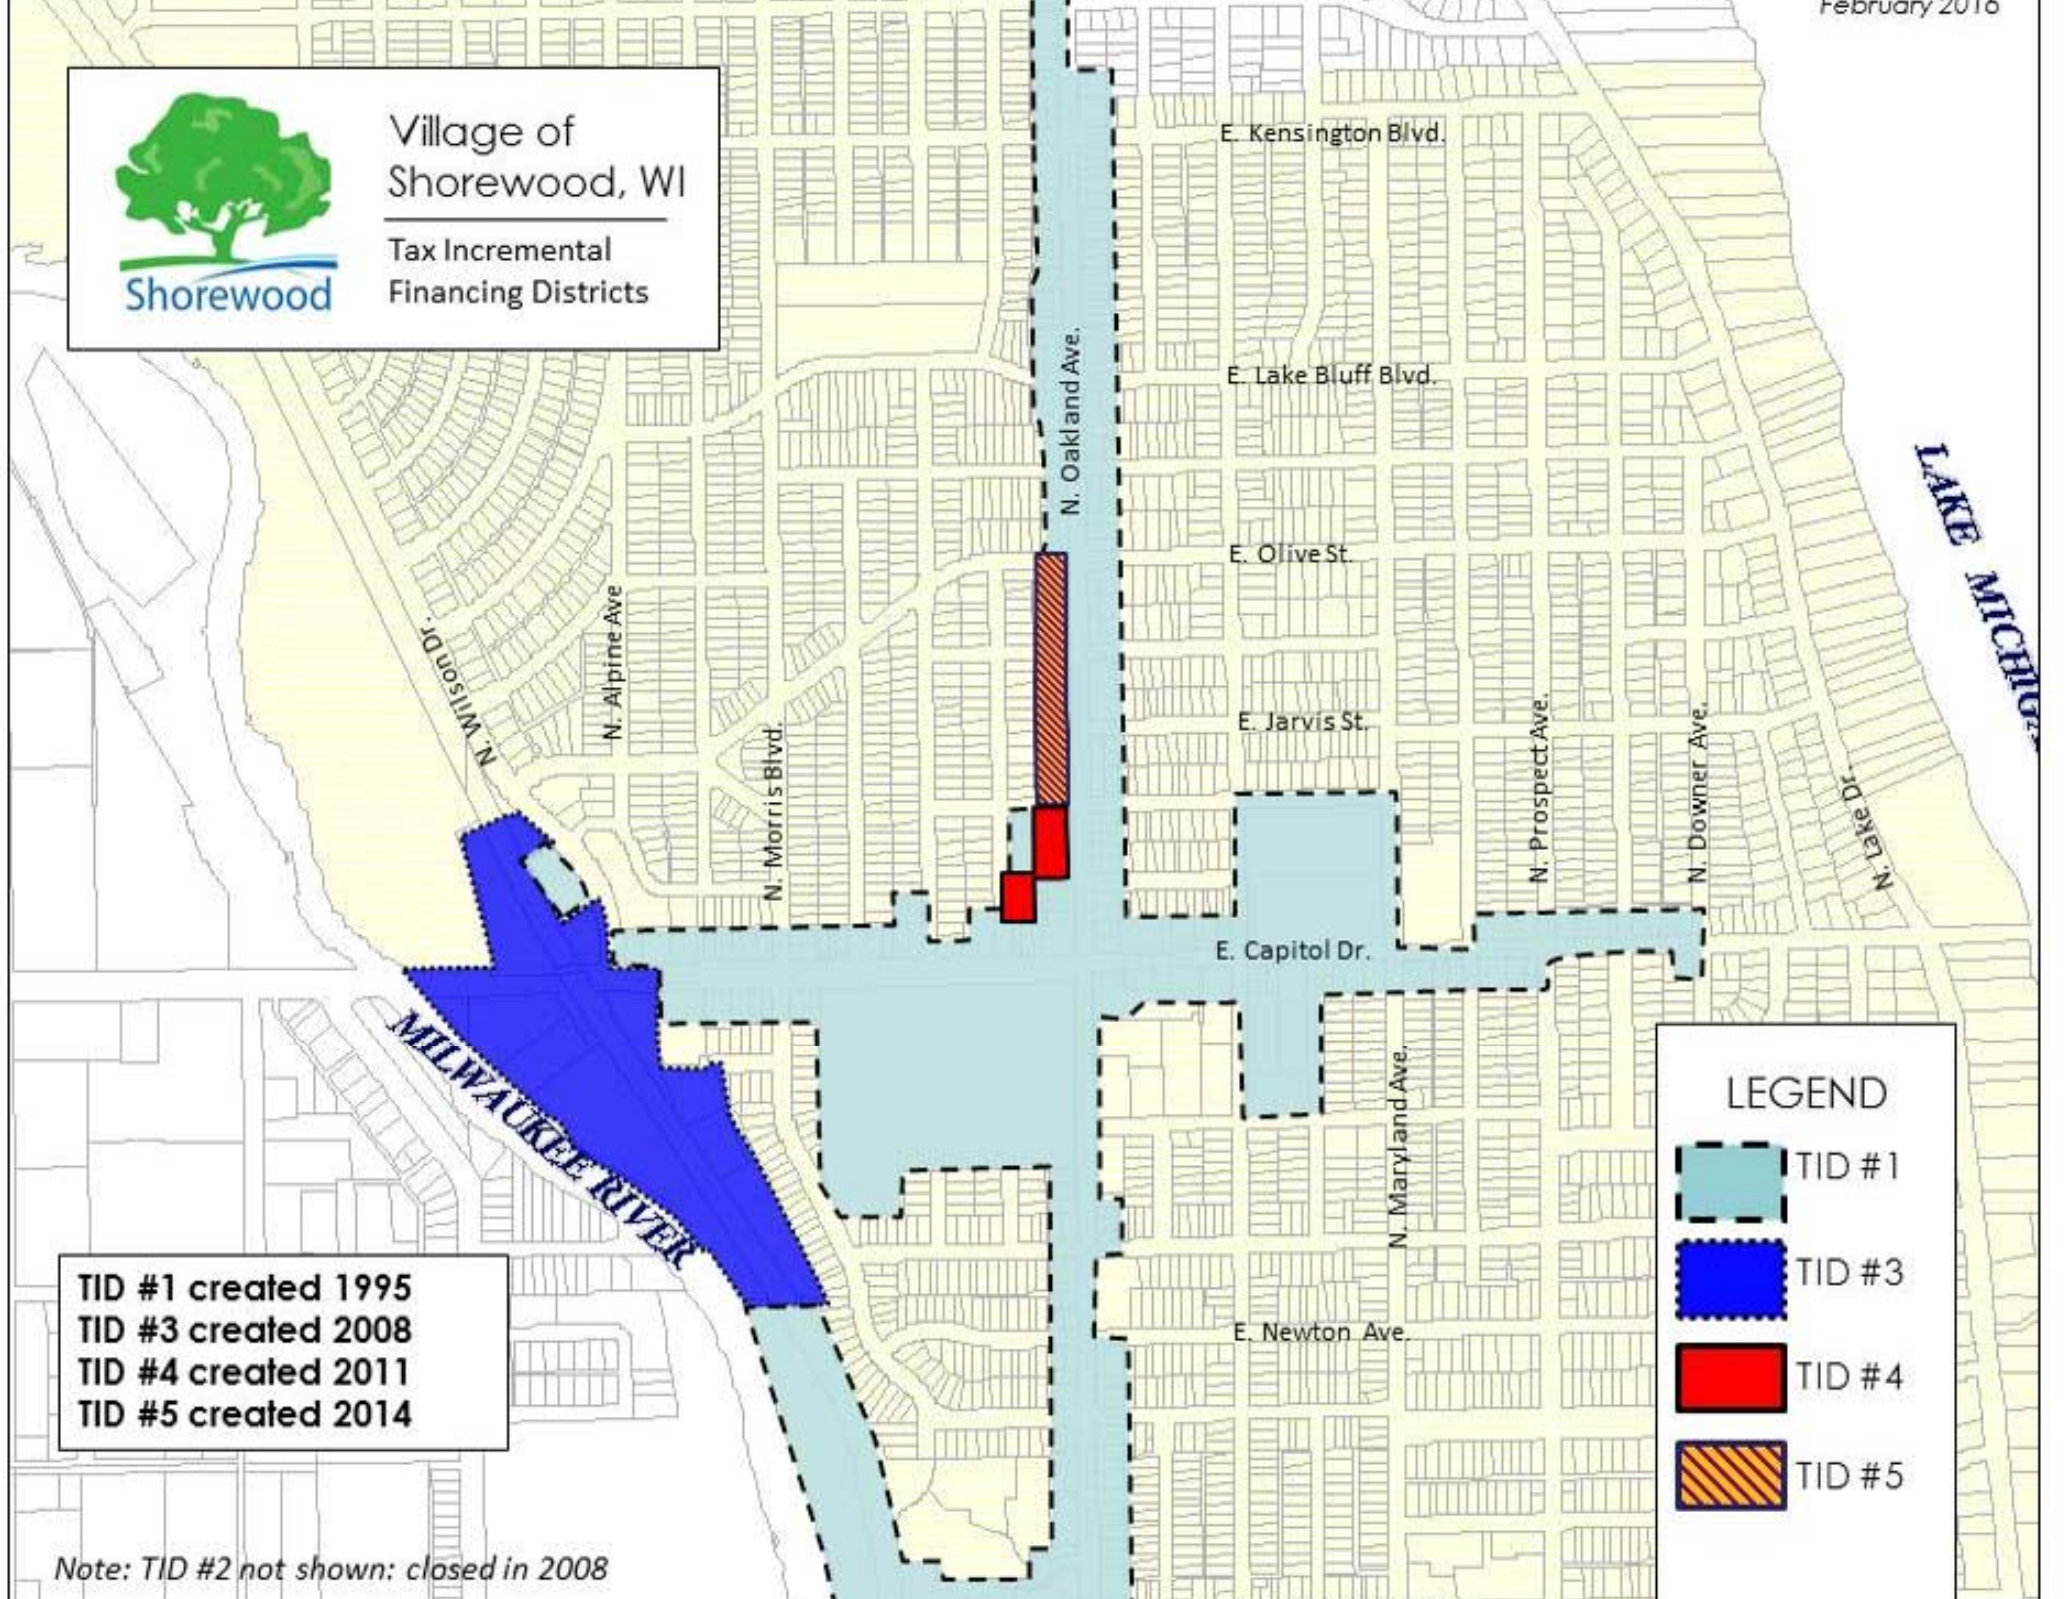

Village of Shorewood, WI  
Tax Incremental Financing Districts

TID #1 created 1995  
TID #3 created 2008  
TID #4 created 2011  
TID #5 created 2014

**LEGEND**

-  TID #1
-  TID #3
-  TID #4
-  TID #5

Note: TID #2 not shown: closed in 2008