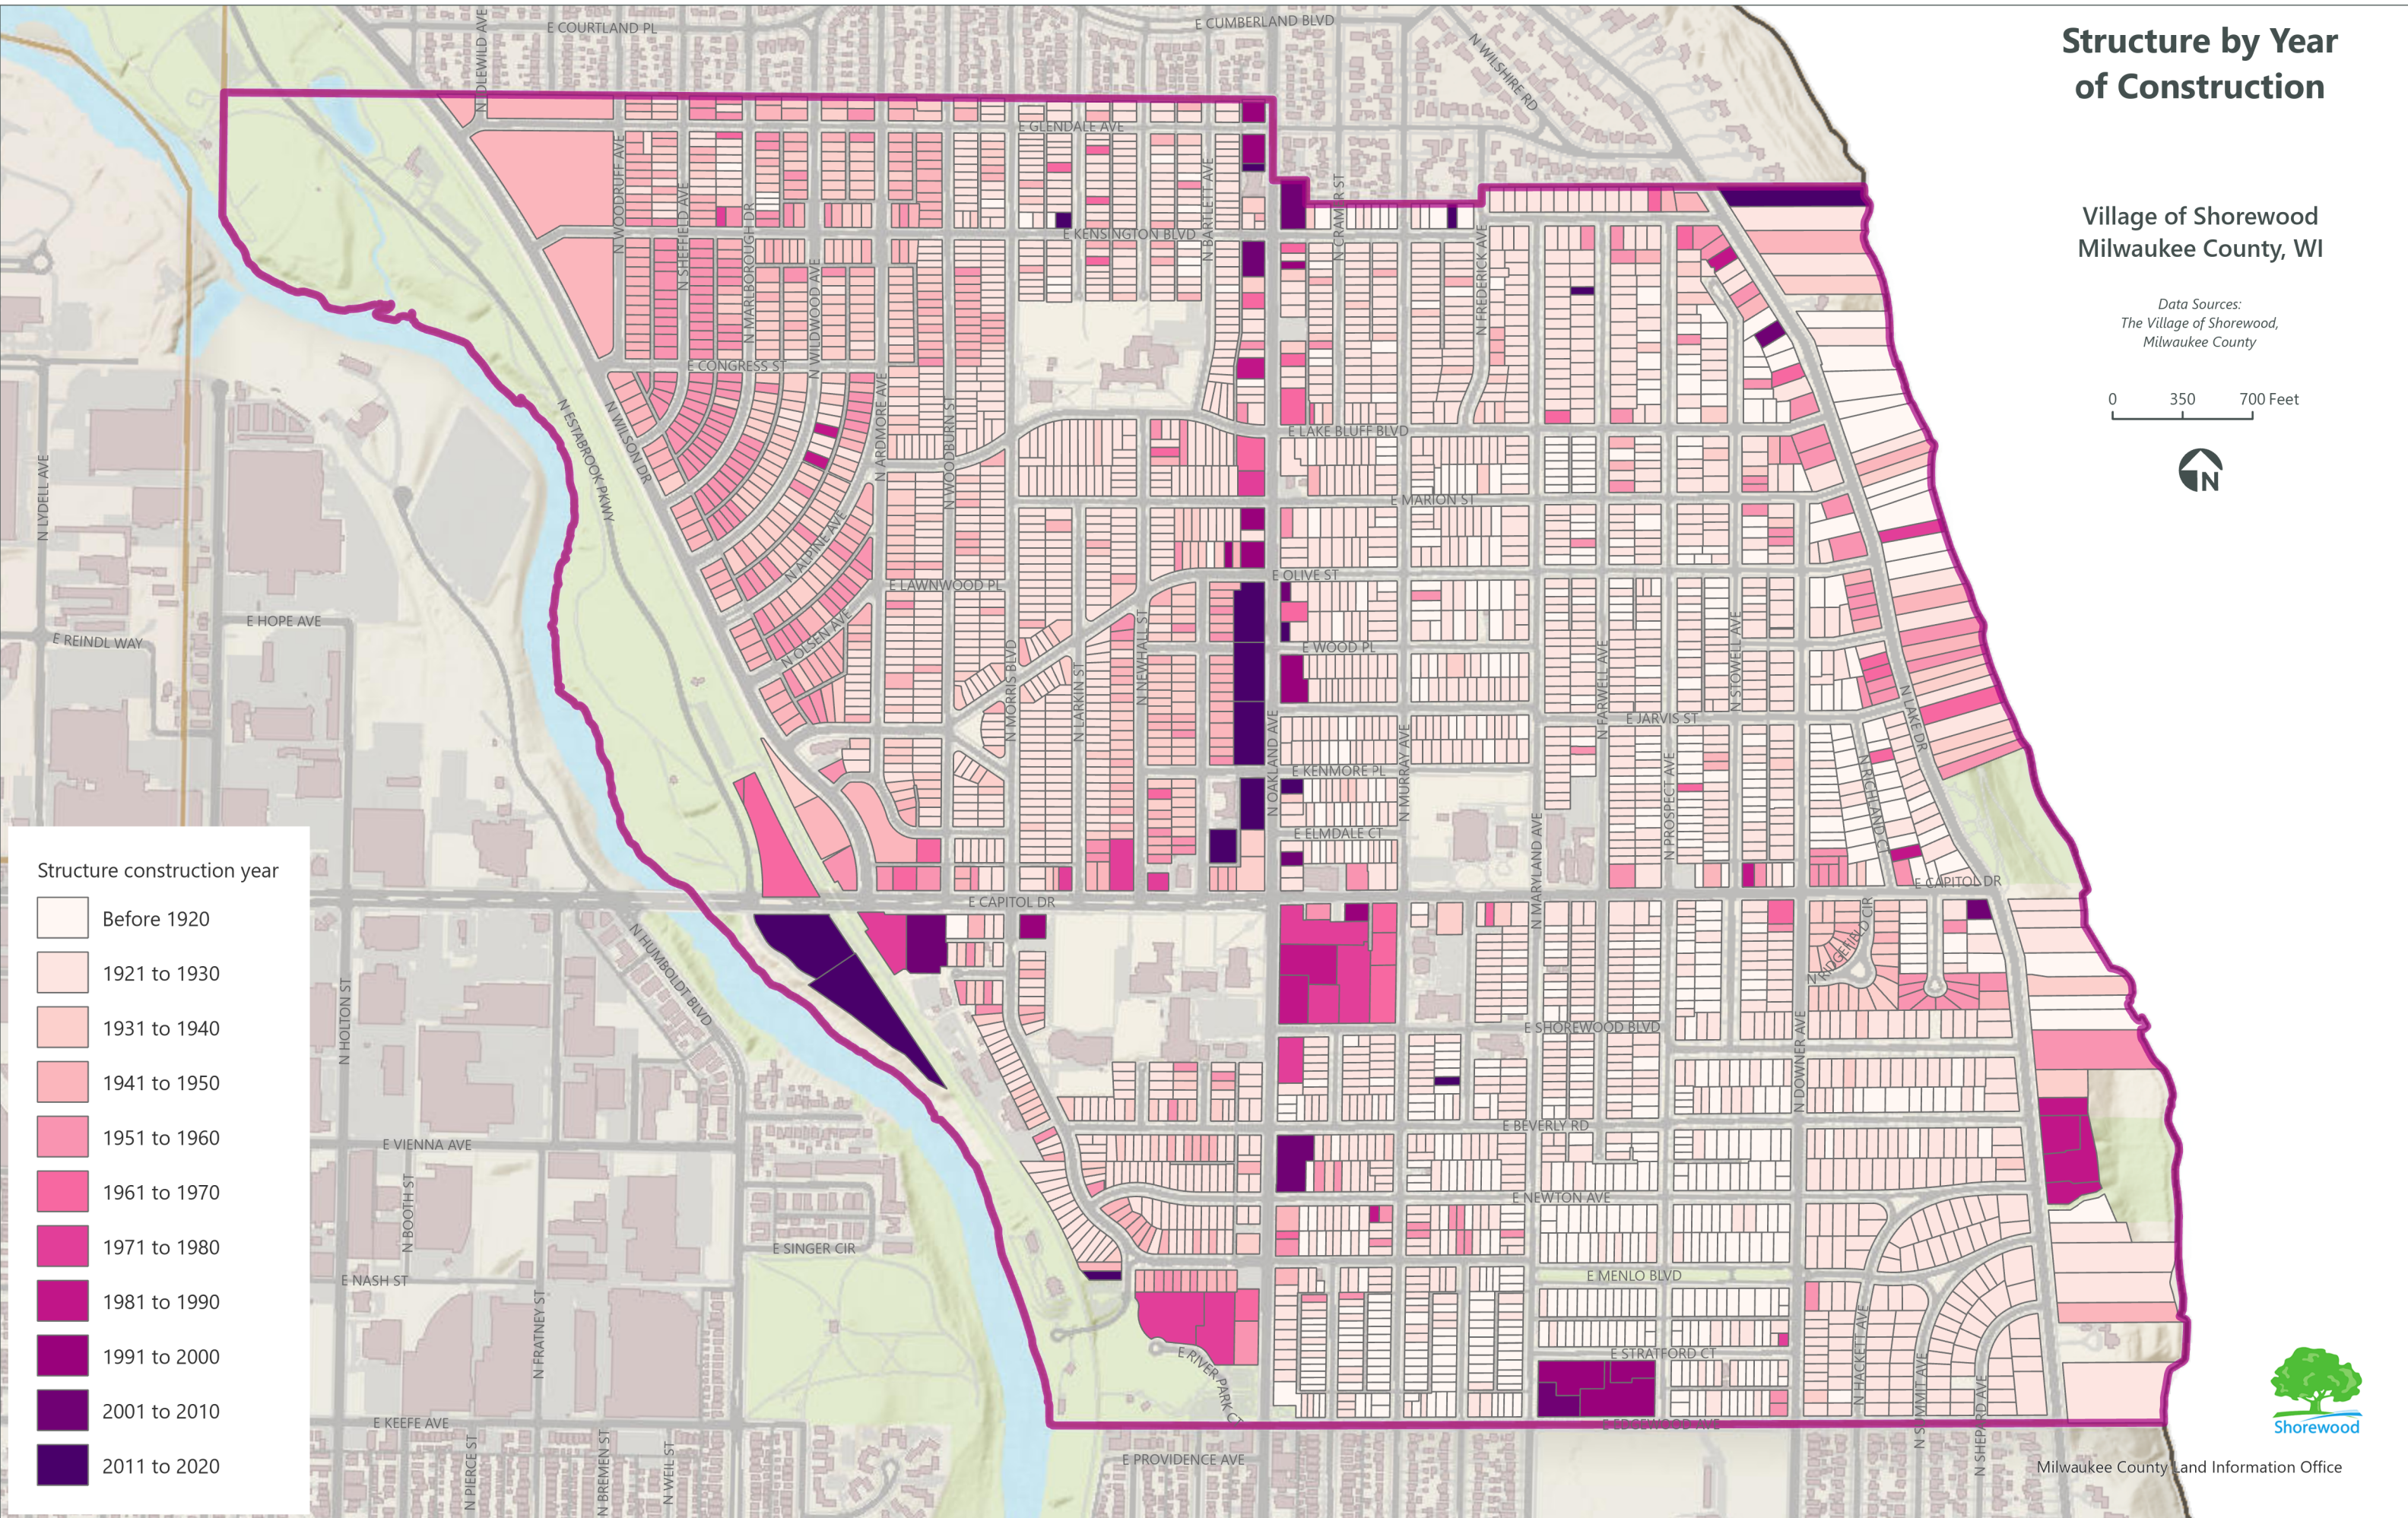

# Structure by Year of Construction

Village of Shorewood  
Milwaukee County, WI

Data Sources:  
The Village of Shorewood,  
Milwaukee County

0 350 700 Feet

## Structure construction year

- Before 1920
- 1921 to 1930
- 1931 to 1940
- 1941 to 1950
- 1951 to 1960
- 1961 to 1970
- 1971 to 1980
- 1981 to 1990
- 1991 to 2000
- 2001 to 2010
- 2011 to 2020

Milwaukee County Land Information Office