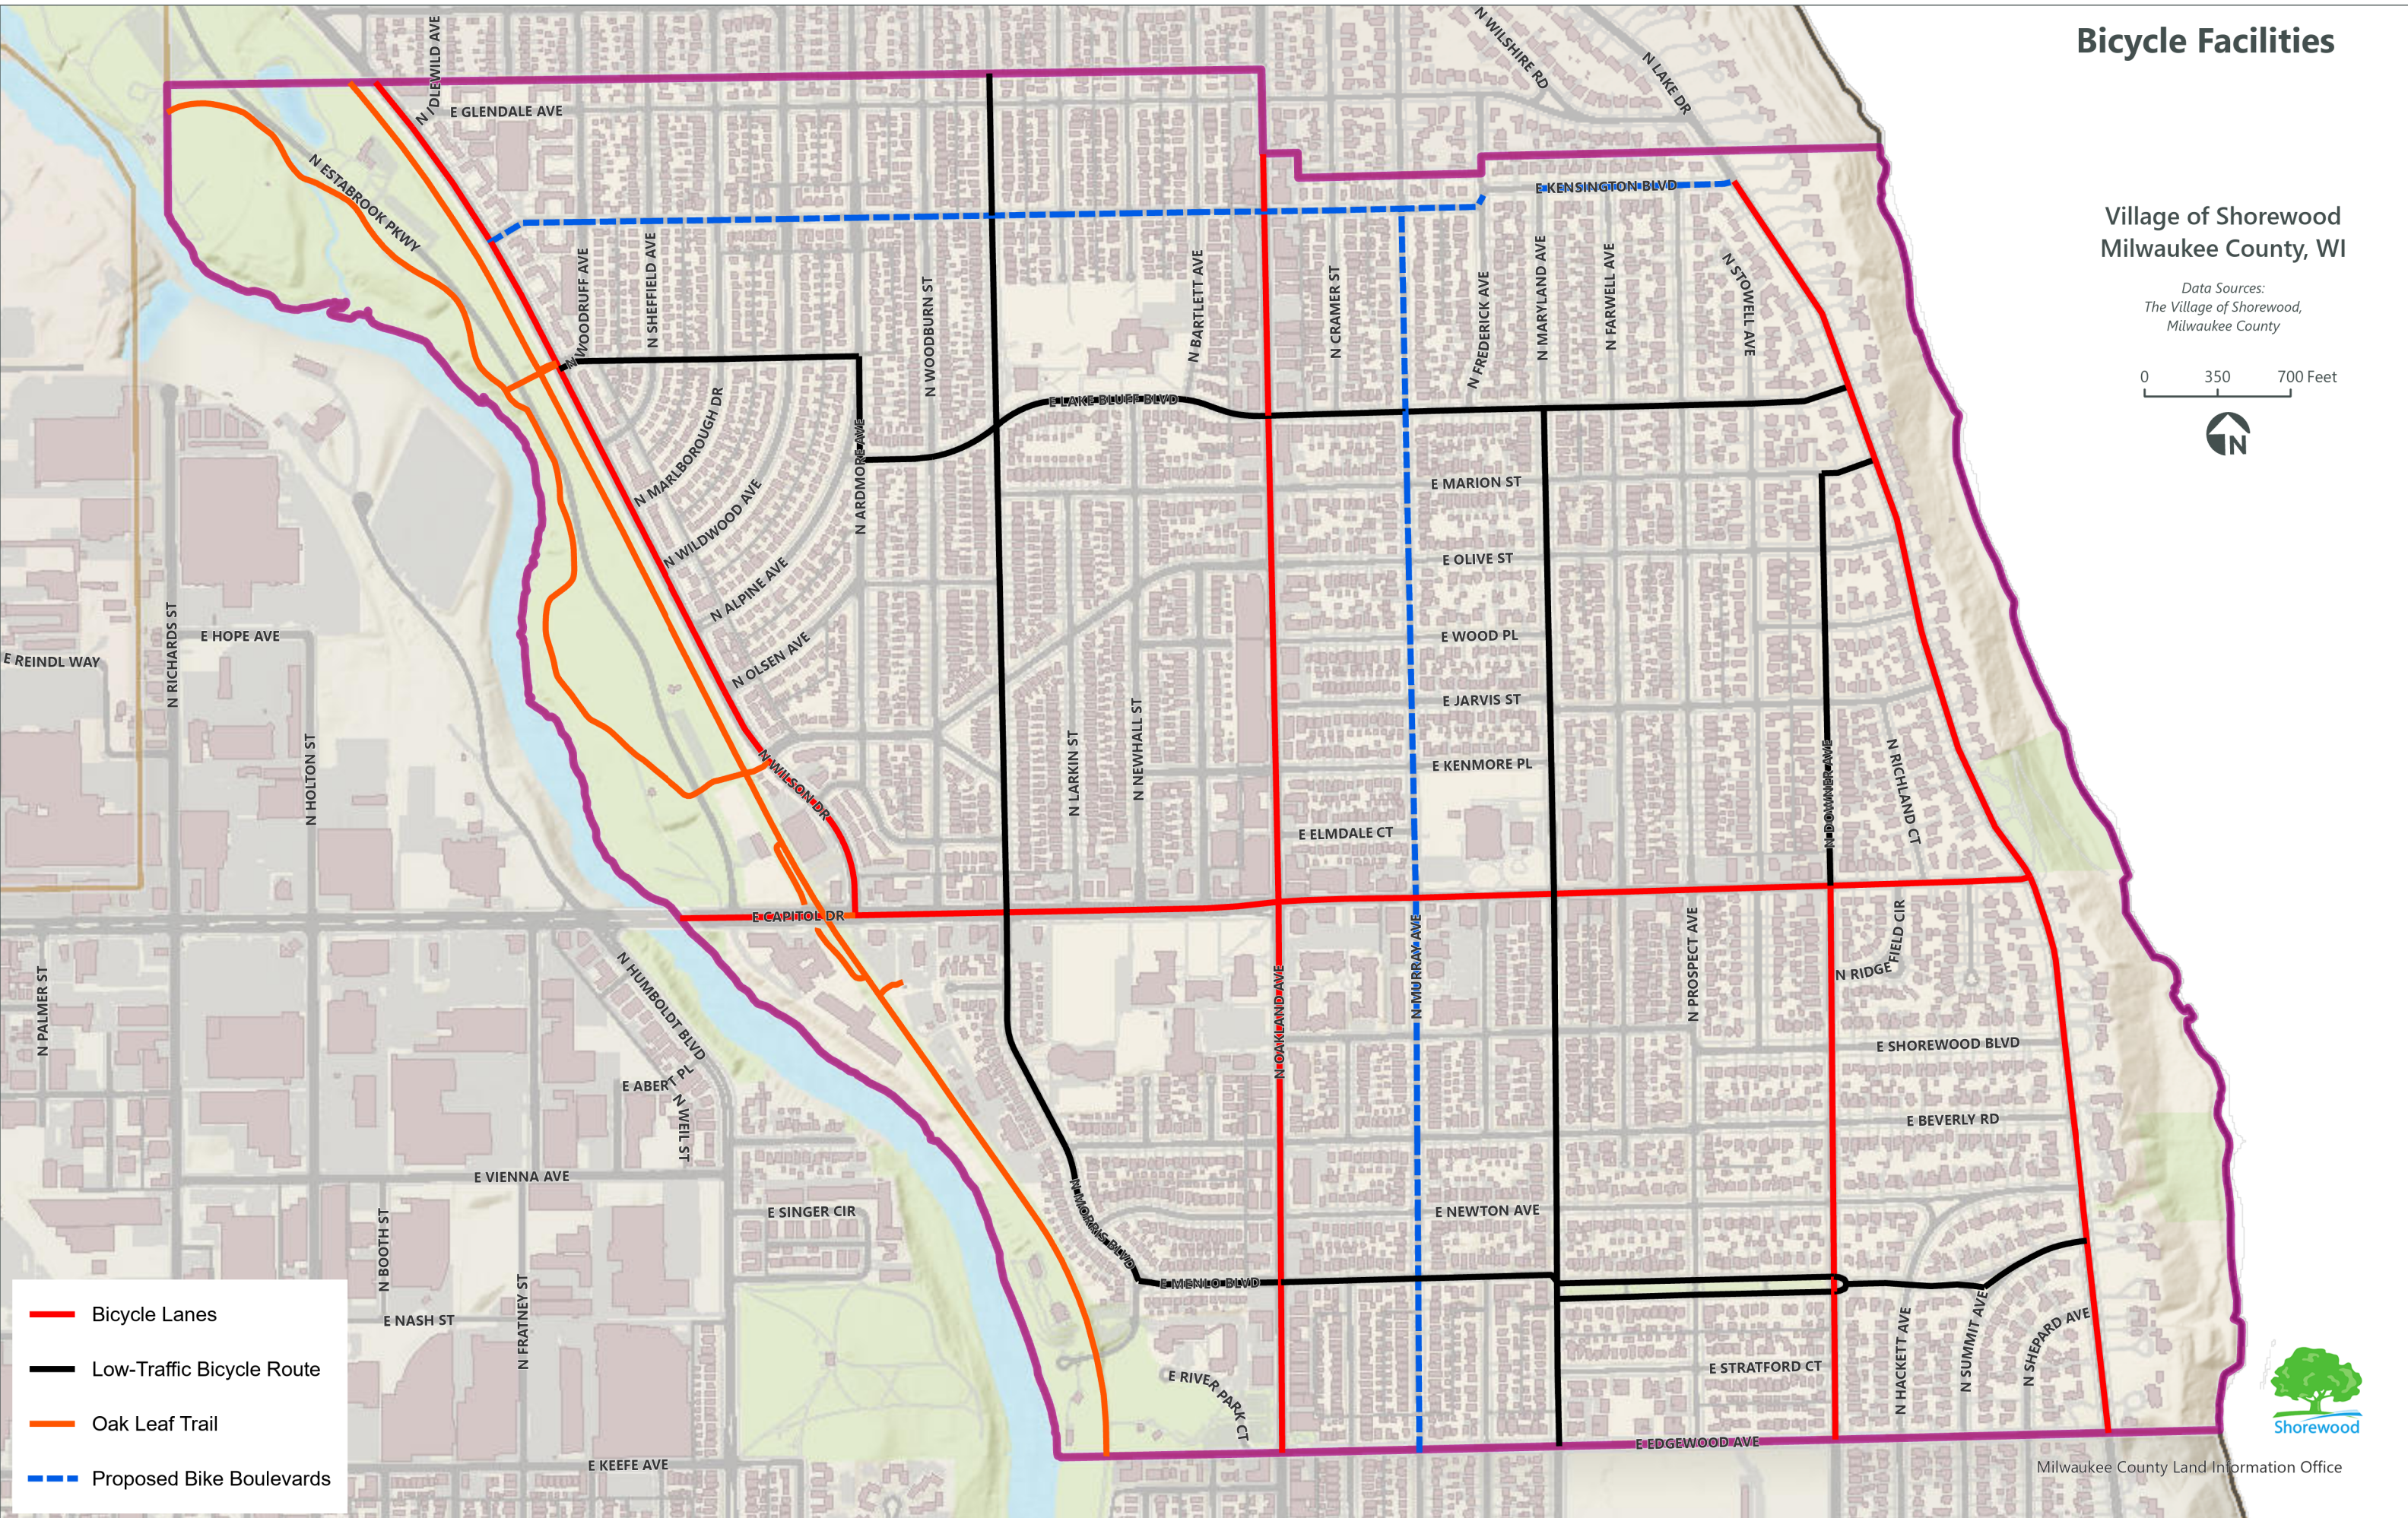

Bicycle Facilities

Village of Shorewood
Milwaukee County, WI

Data Sources:
The Village of Shorewood,
Milwaukee County

0 350 700 Feet

- Bicycle Lanes
- Low-Traffic Bicycle Route
- Oak Leaf Trail
- Proposed Bike Boulevards

Milwaukee County Land Information Office