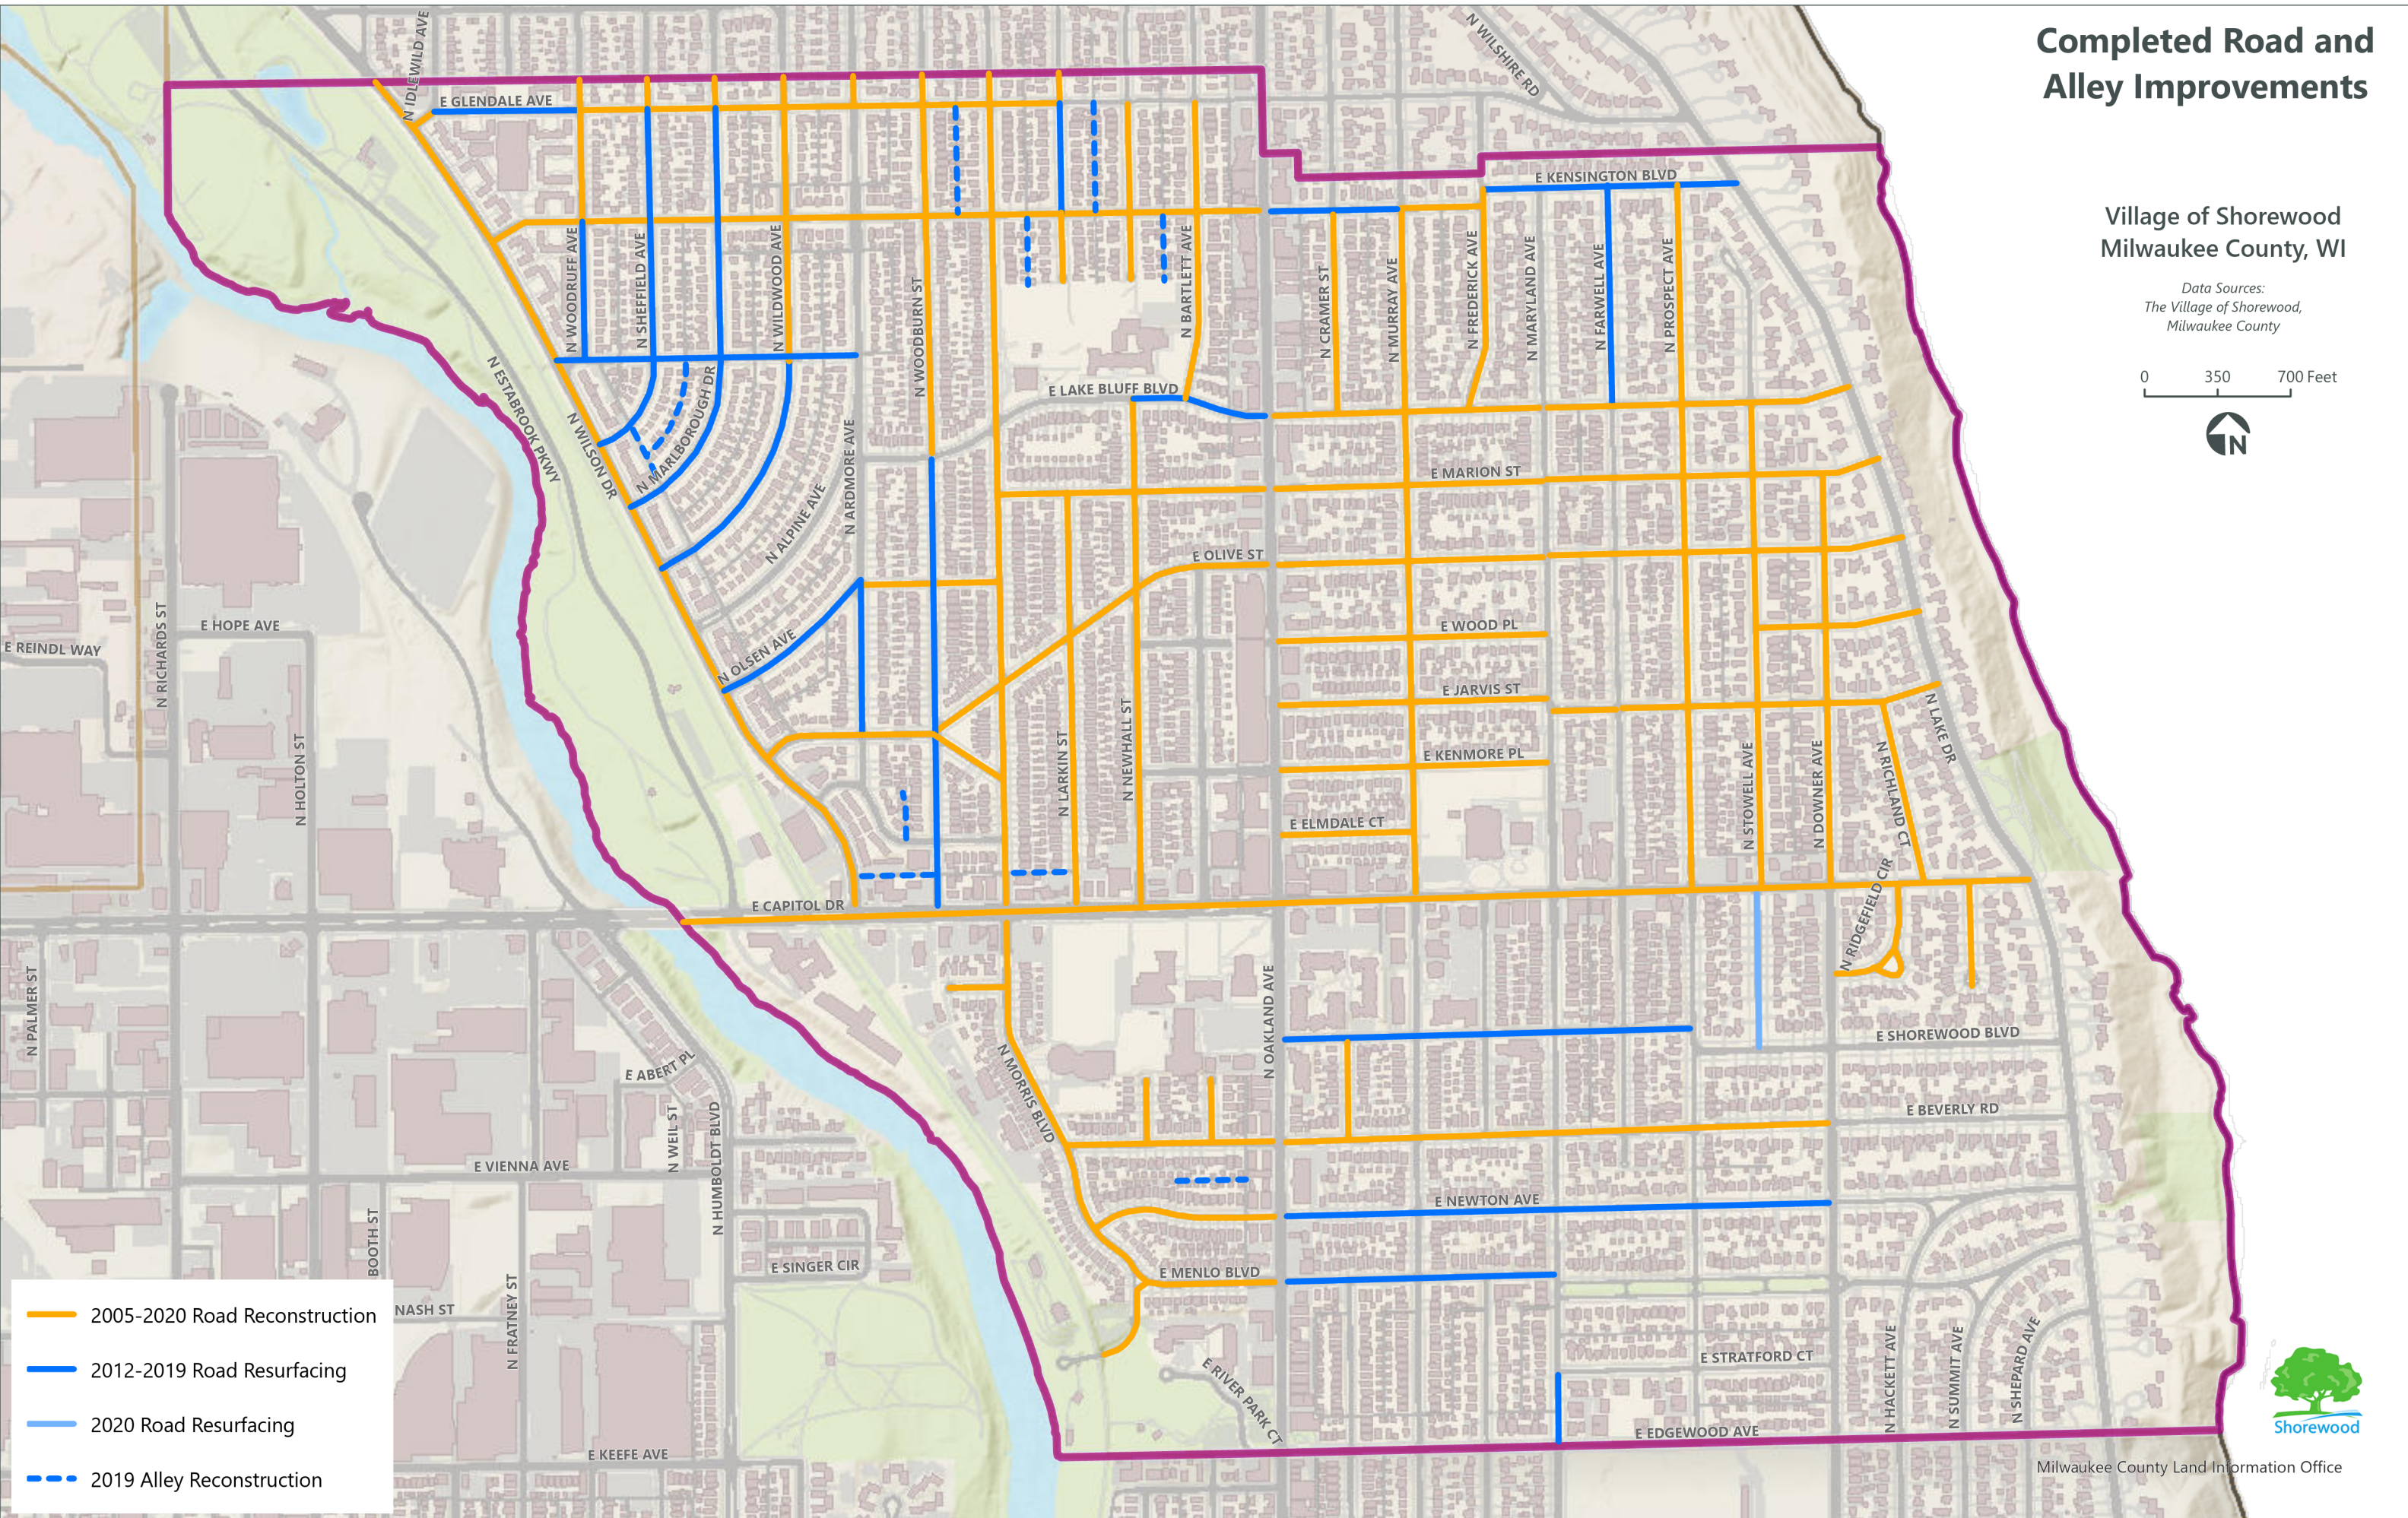

Completed Road and Alley Improvements

Village of Shorewood
Milwaukee County, WI

Data Sources:
The Village of Shorewood,
Milwaukee County

0 350 700 Feet

- 2005-2020 Road Reconstruction
- 2012-2019 Road Resurfacing
- 2020 Road Resurfacing
- - - 2019 Alley Reconstruction

Milwaukee County Land Information Office