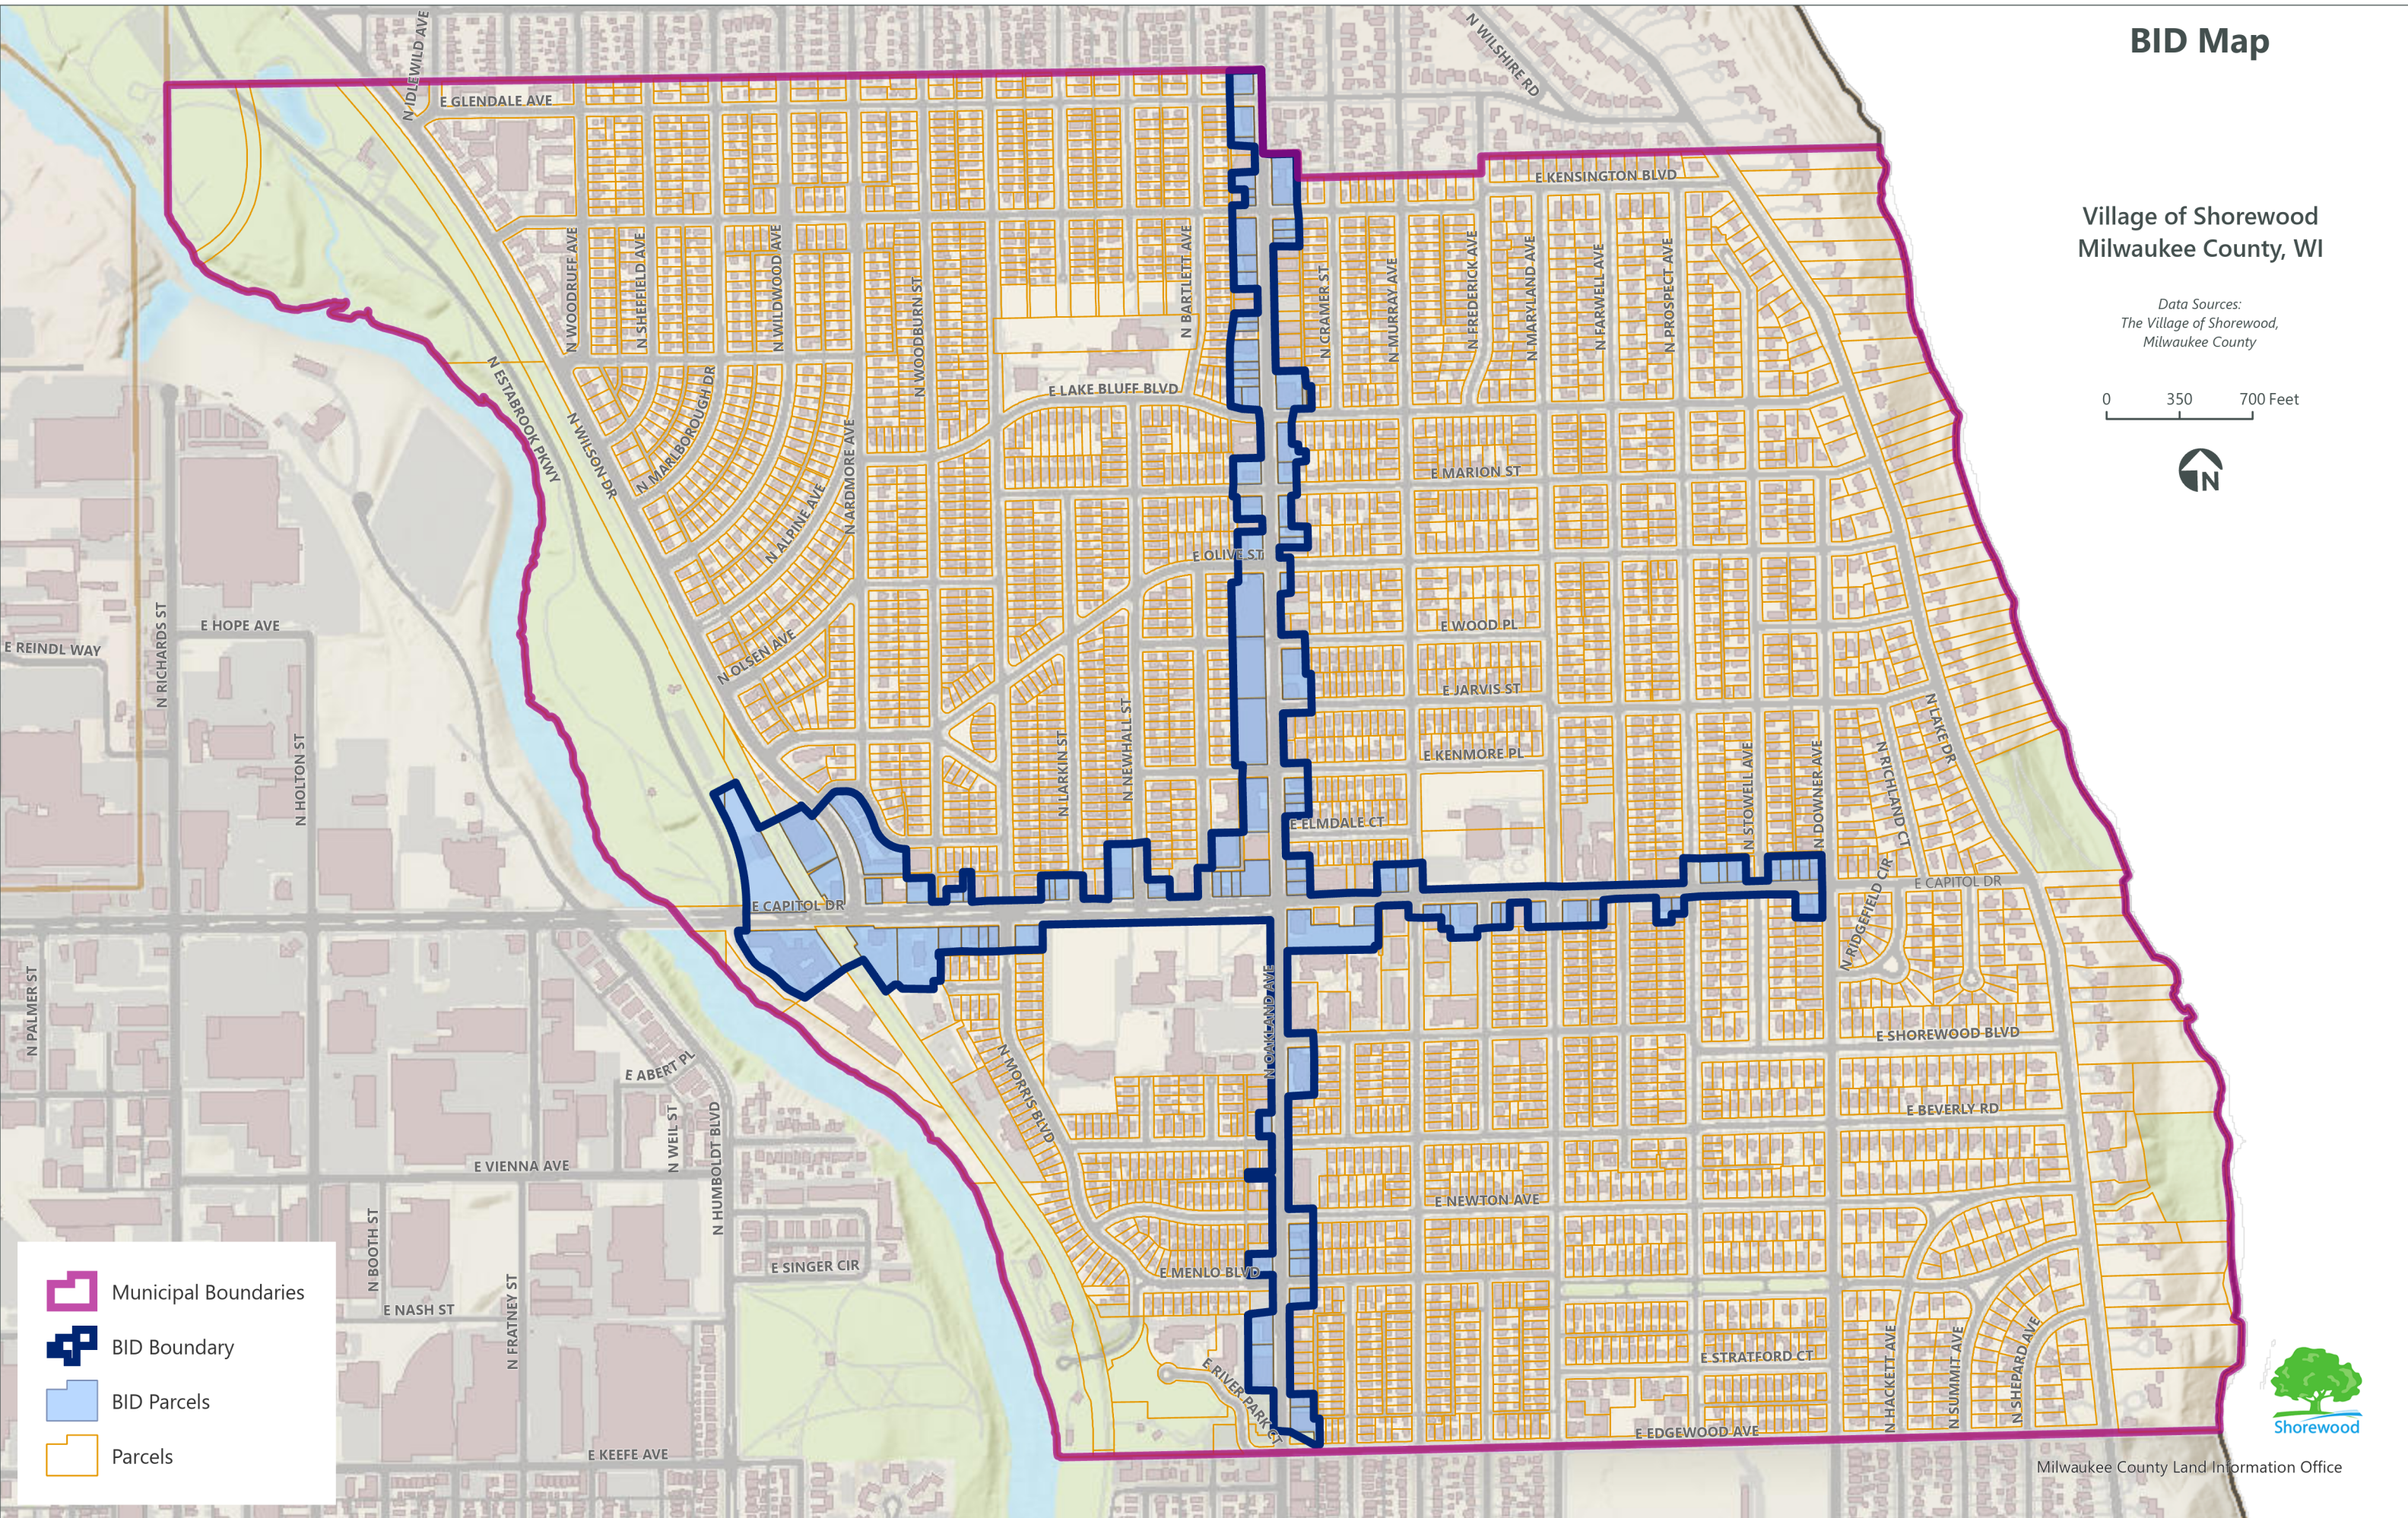

BID Map

Village of Shorewood Milwaukee County, WI

Data Sources:
The Village of Shorewood,
Milwaukee County

0 350 700 Feet

- Municipal Boundaries
- BID Boundary
- BID Parcels
- Parcels

Milwaukee County Land Information Office