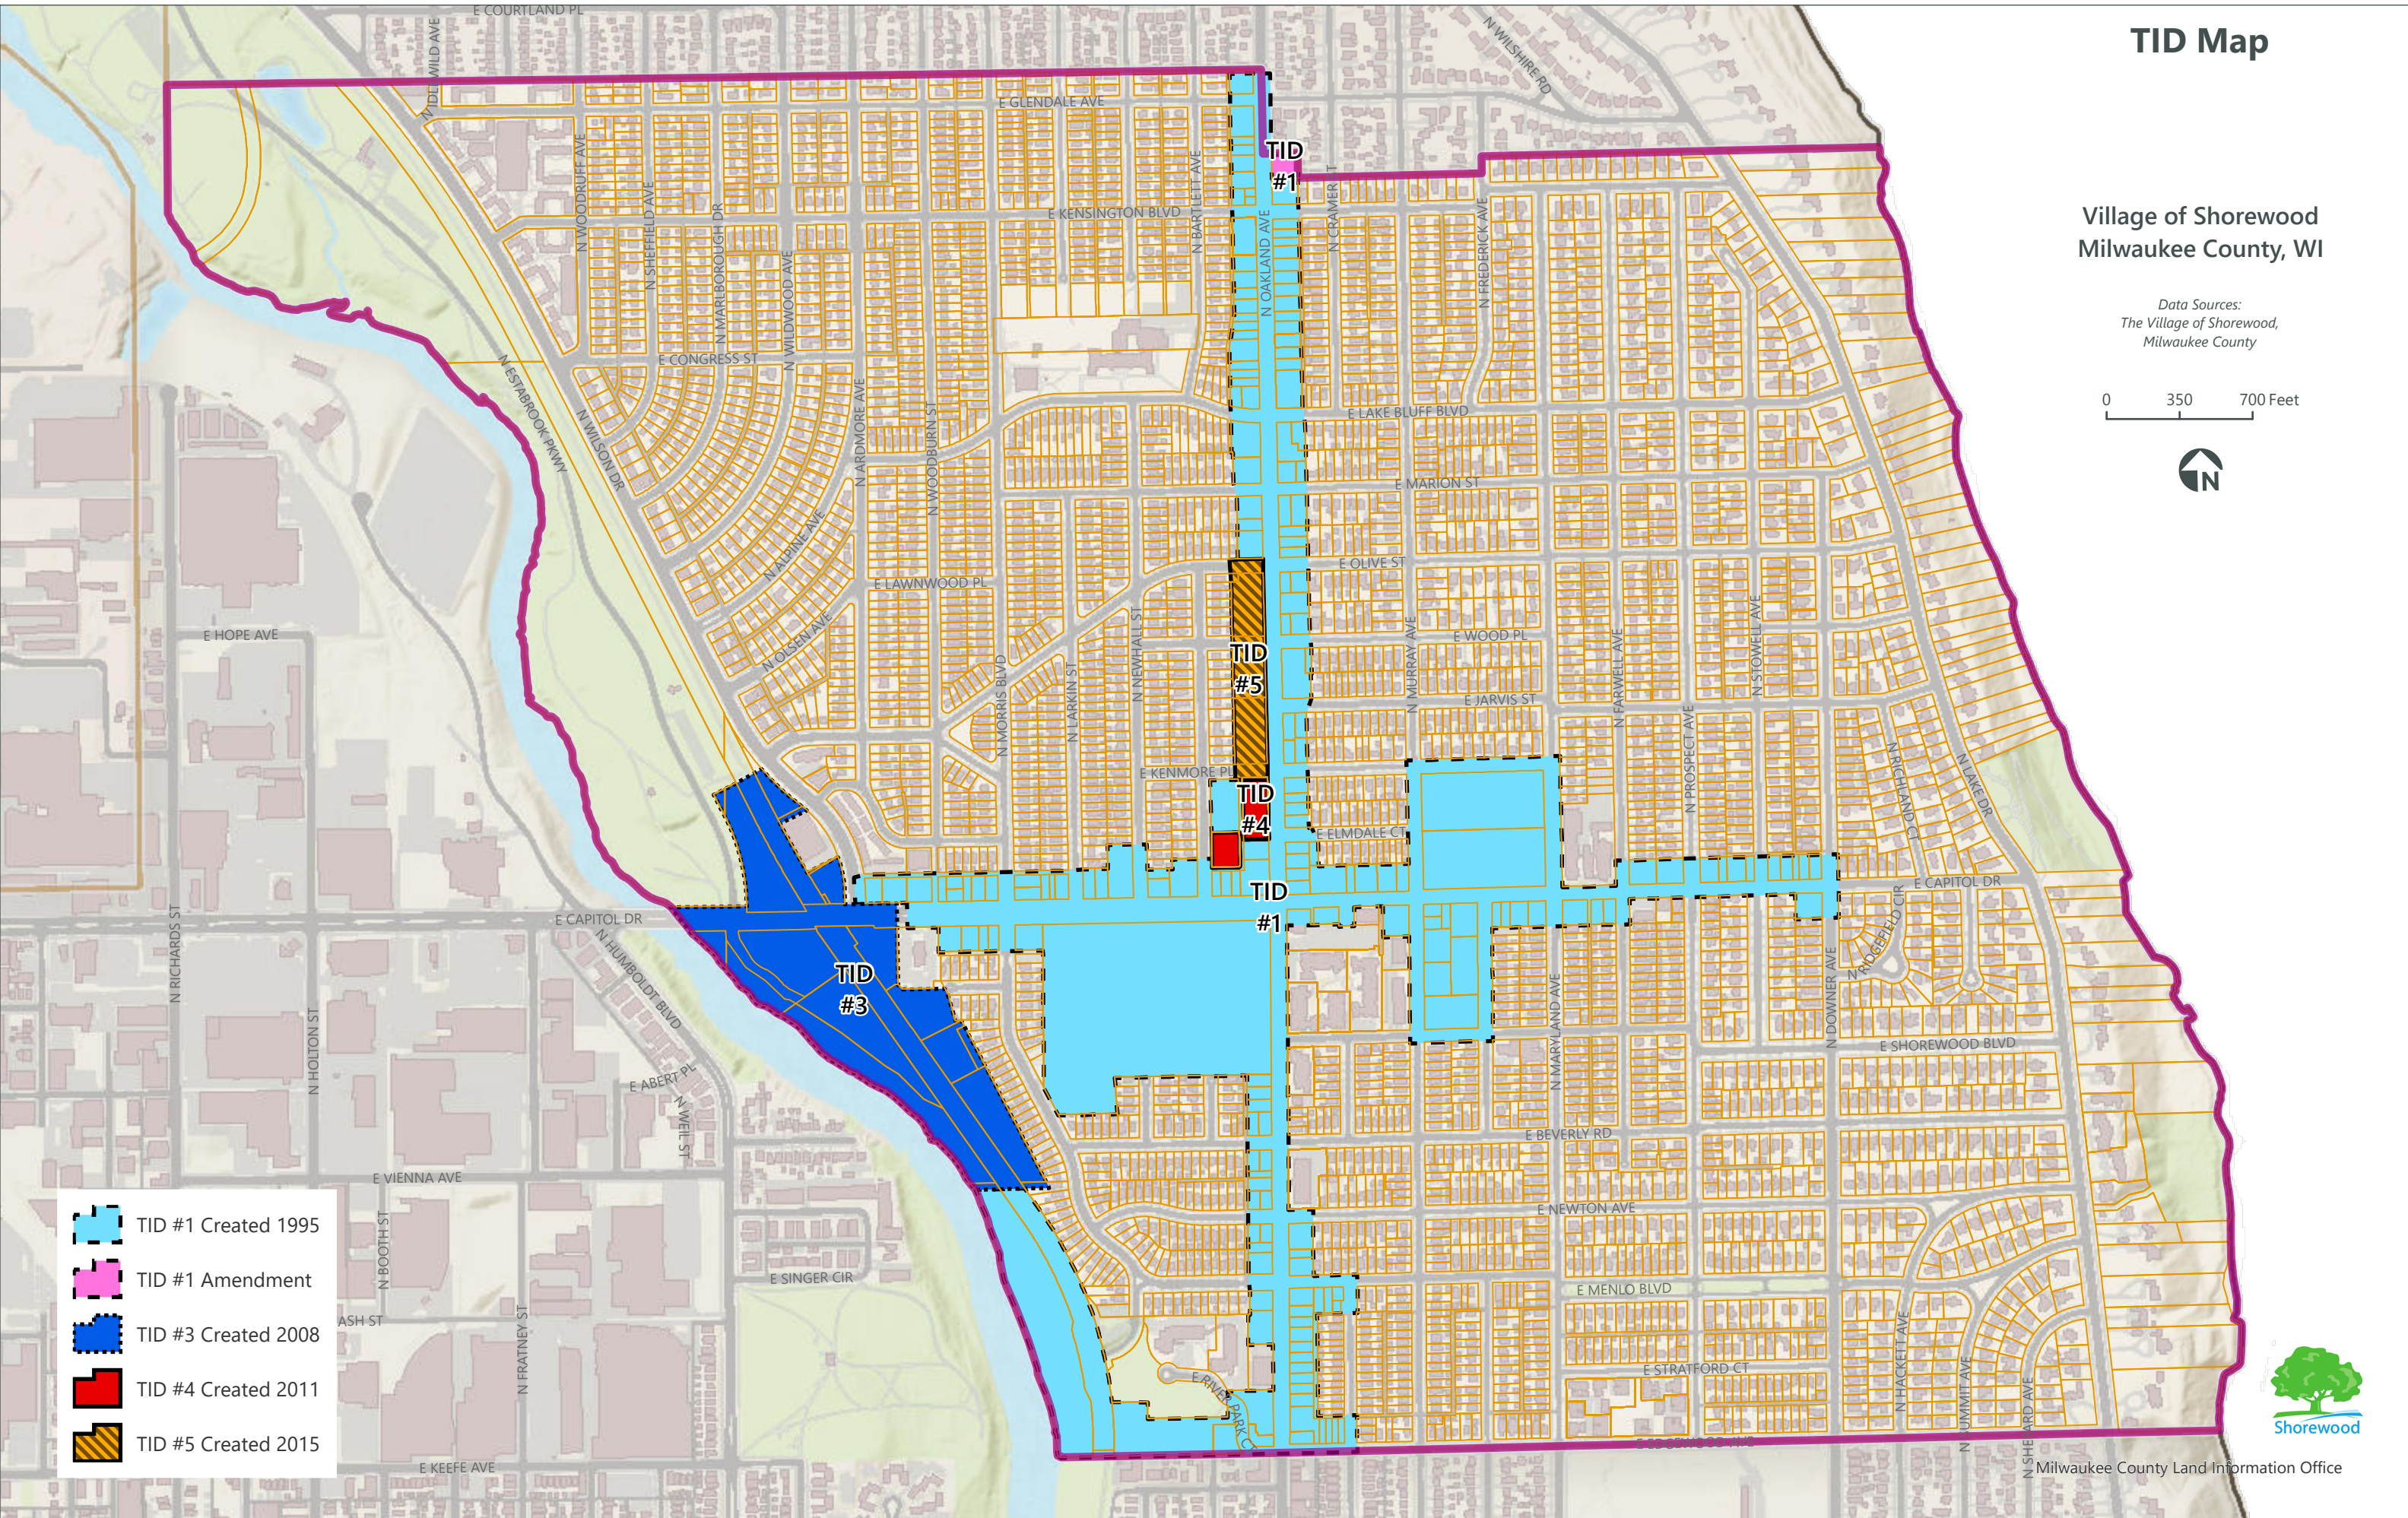

TID Map

Village of Shorewood
Milwaukee County, WI

Data Sources:
The Village of Shorewood,
Milwaukee County

0 350 700 Feet

- TID #1 Created 1995
- TID #1 Amendment
- TID #3 Created 2008
- TID #4 Created 2011
- TID #5 Created 2015

Milwaukee County Land Information Office