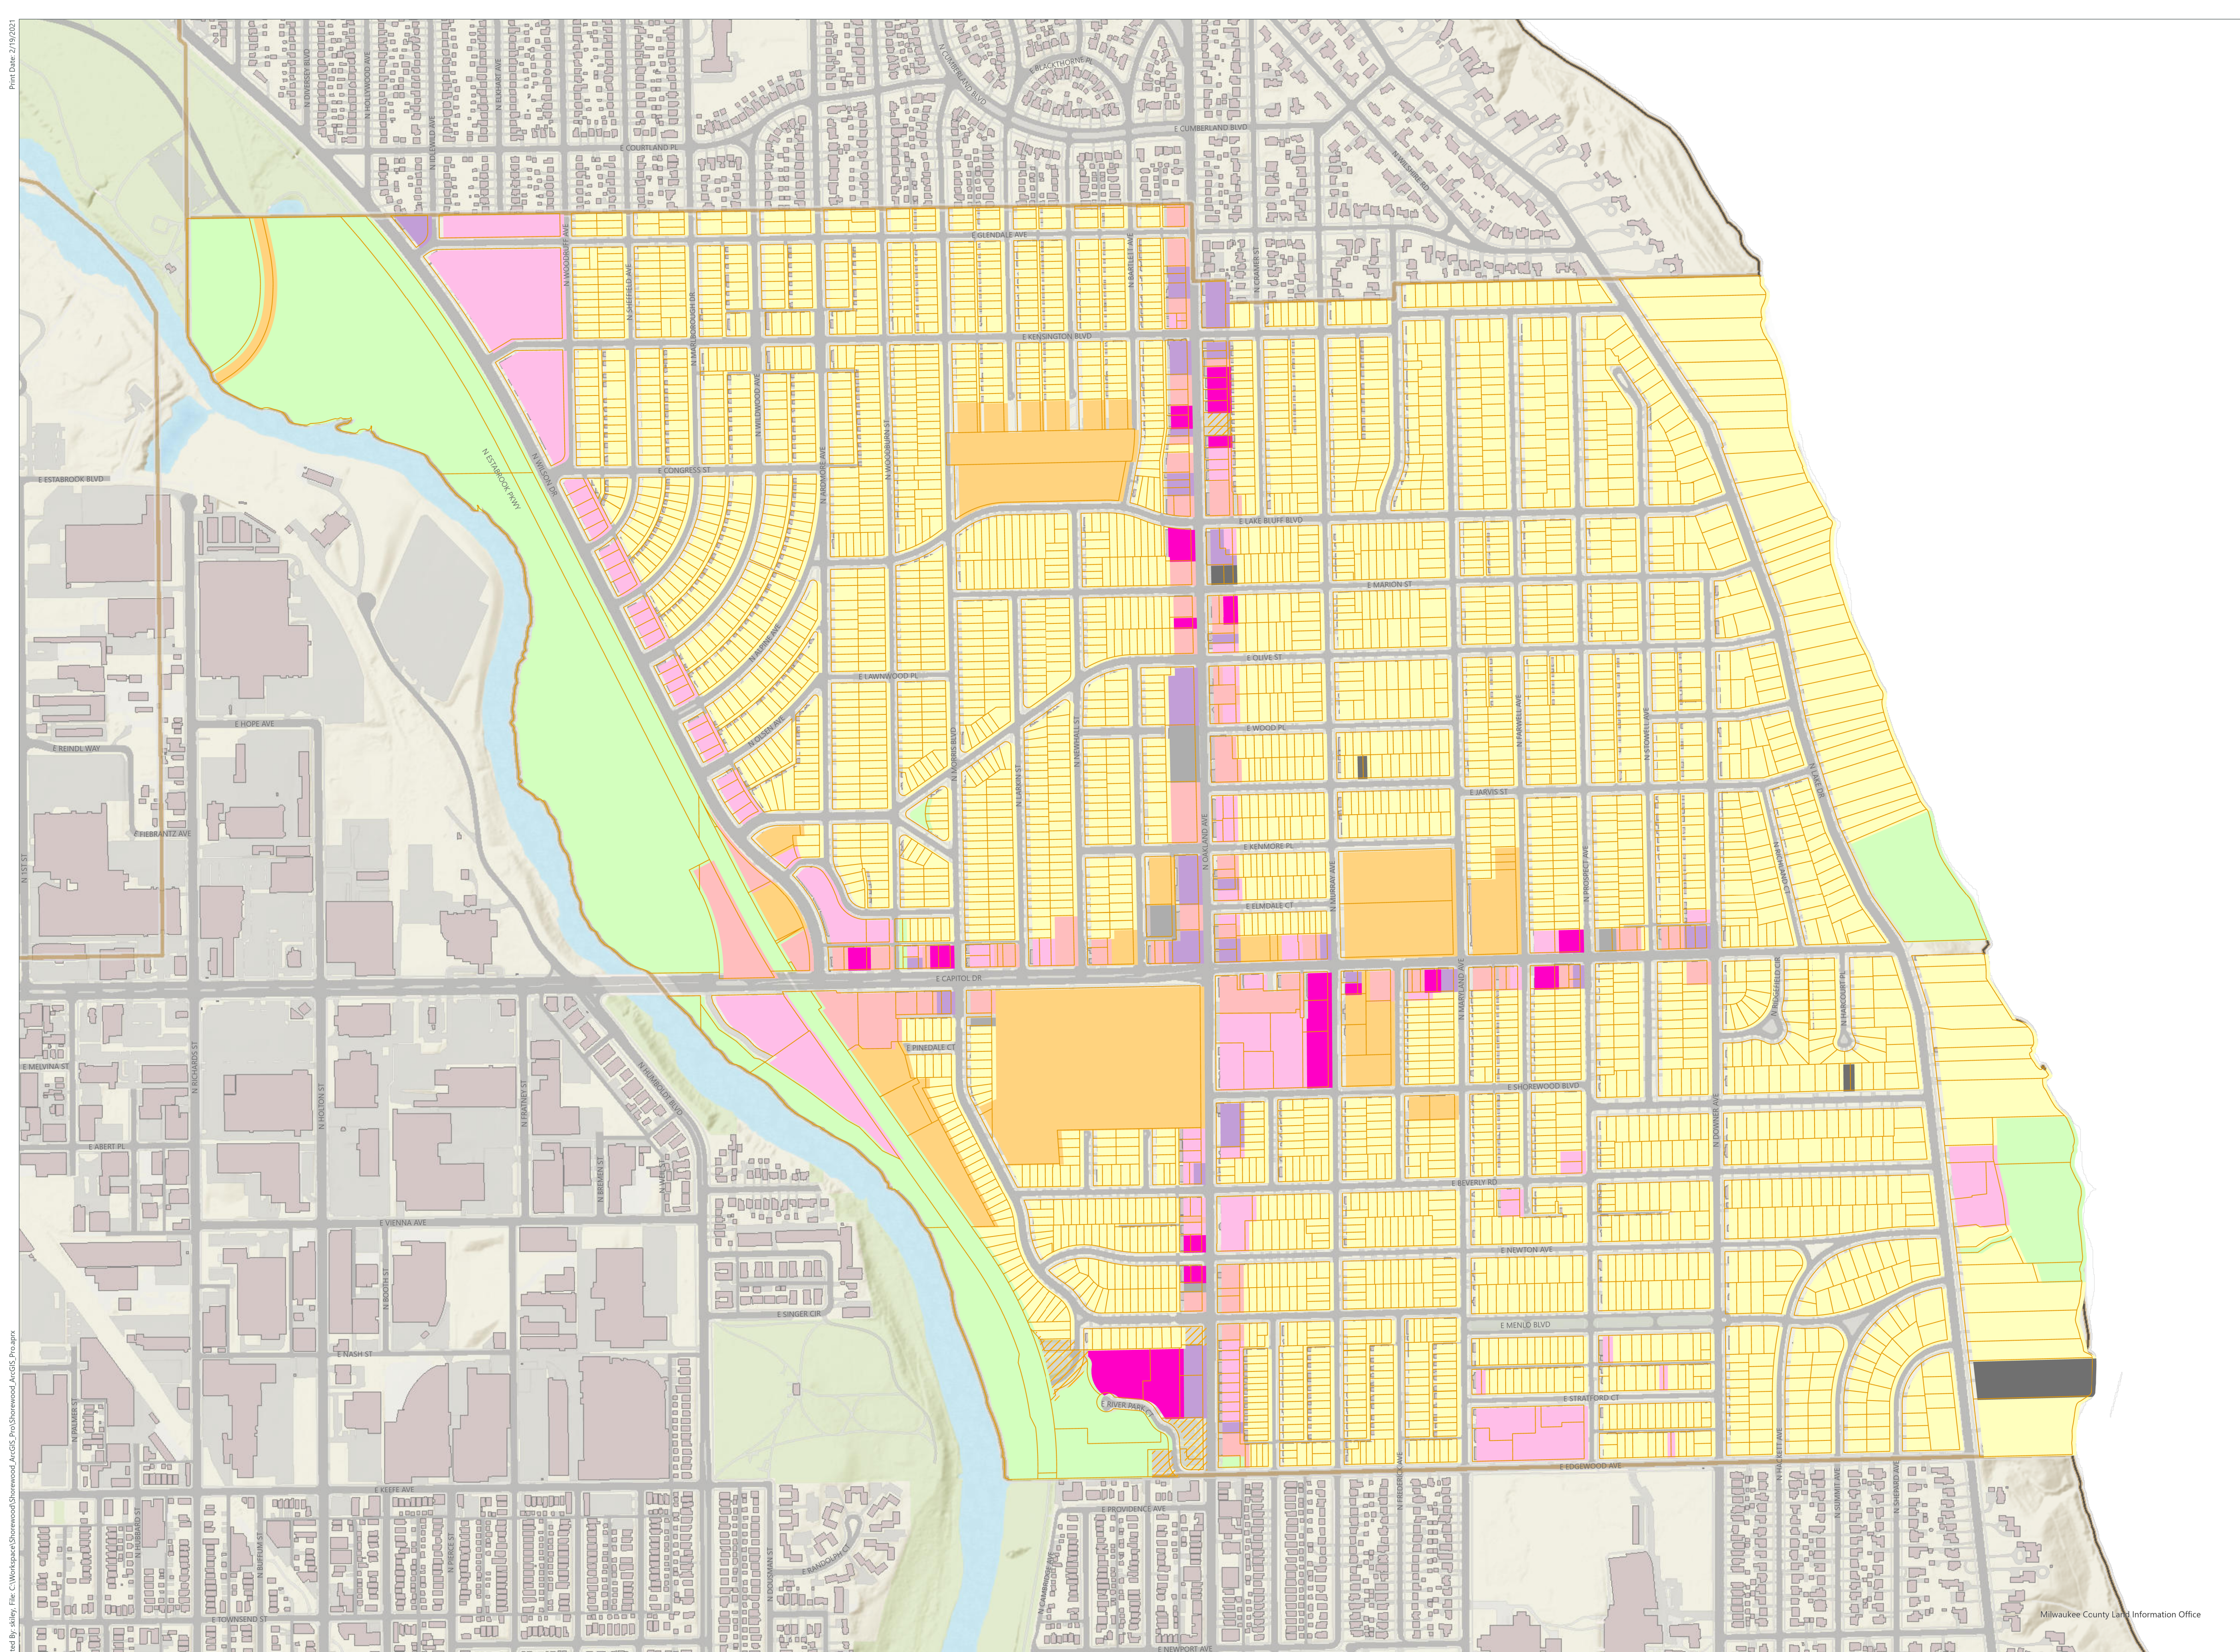

Land Use

Existing

Village of Shorewood Milwaukee County, WI

- Parcel Boundaries
- Existing Land Use
  - Lower Density Residential
  - Medium Density Residential
  - Higher Density Residential
  - Commercial
  - Mixed Use
  - Institutional
  - Parks & Open Space
  - Parking-Private
  - Parking-Public
  - Vacant

0 200 400 Feet

Milwaukee County Land Information Office

Print Date: 2/19/2025